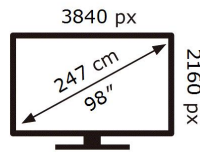

ENERGY

SAMSUNG

QE98QN90AAT

155 kWh/1000h

ABCDEF **G**

412 kWh/1000h

2019/2013